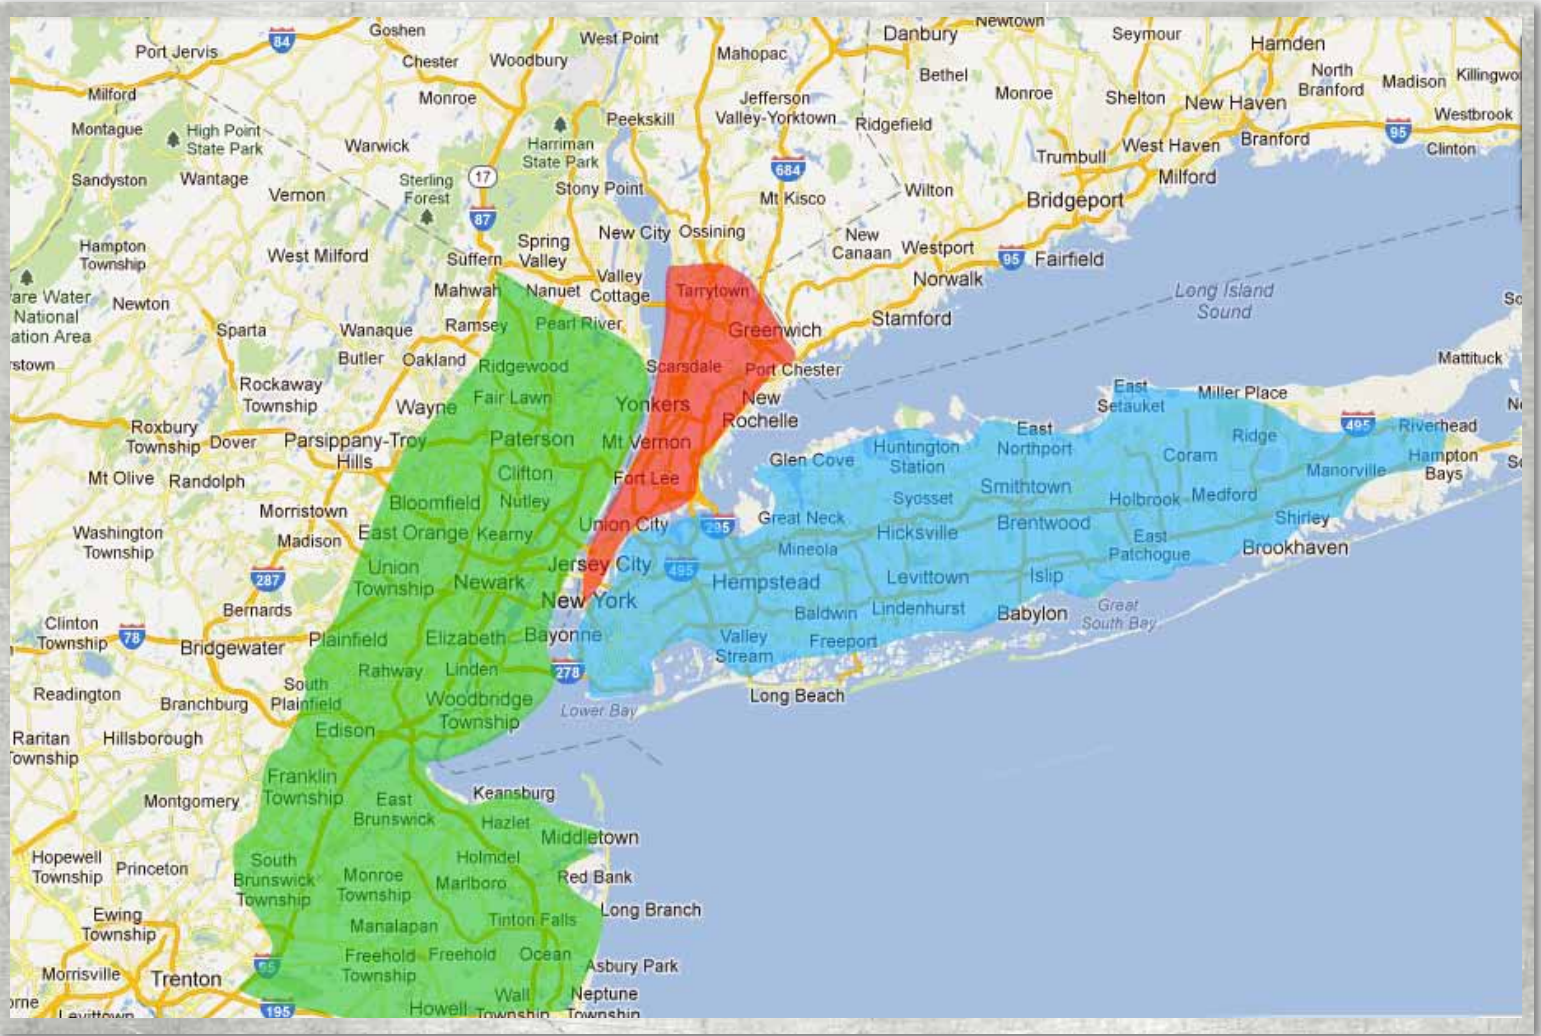

NY / NJ REGIONAL DISTRIBUTION TRUCK COVERAGE